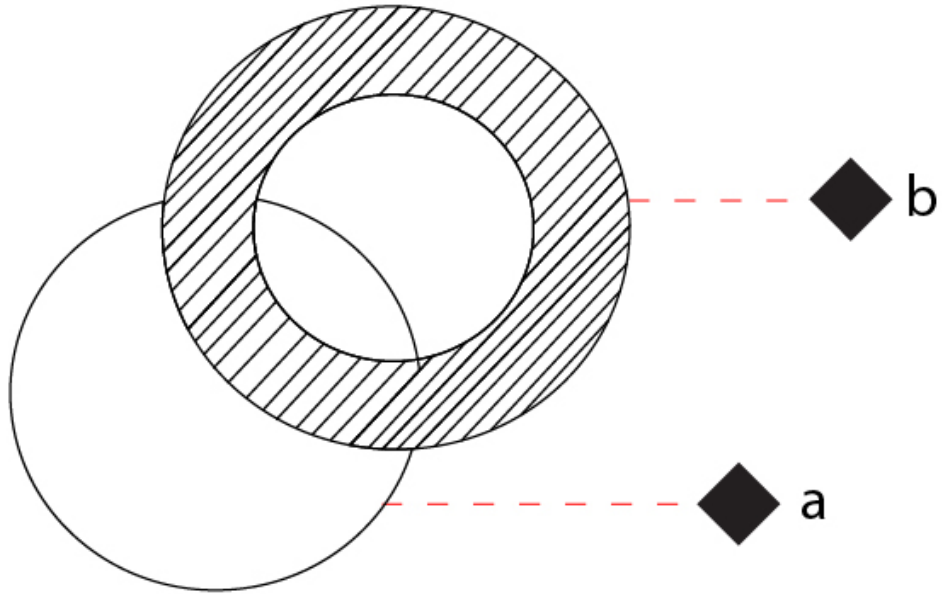

D42063-

PROJECT _____

TYPE _____

SPECIFIER _____

QUANTITY _____

DATE _____

D