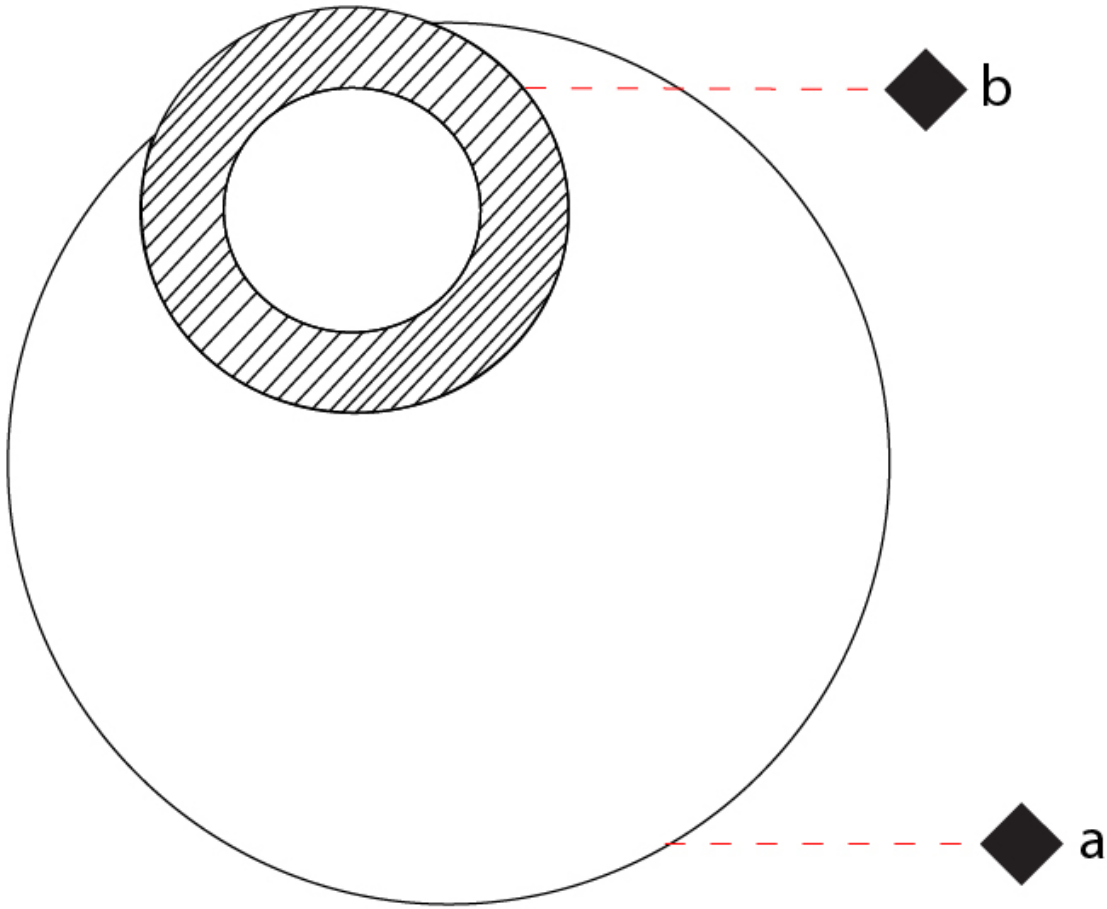

D42066-

PROJECT	_____
TYPE	_____
SPECIFIER	_____
QUANTITY	_____
DATE	_____

D