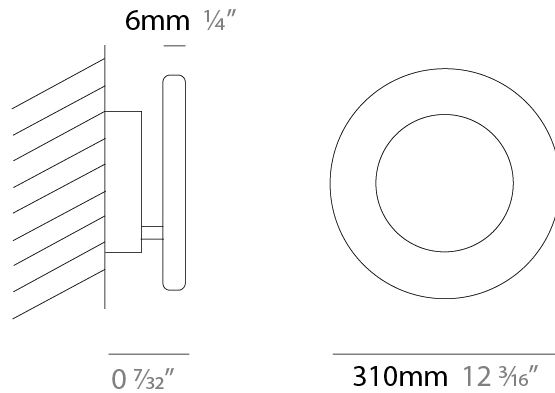

PROJECT	_____
TYPE	_____
SPECIFIER	_____
QUANTITY	_____
DATE	_____

VERA SURFACE

D42065-

base number
Color   Finish
Temperature   Options

1. To build a product code in our configurator select the specify button on the base model # product page
2. To build a manual product code on this datasheet choose from the options listed below in blue font and add the suffix to the base model #

GENERAL

Series: Vera
Brand: Icone
Division: Design
Mounting Type: Surface
Mounting Location: Wall / Ceiling
Subcategory: Wall Effect

PHYSICAL

Shape: Round
Diameter (mm): 310
Diameter (in): 12 ³/₁₆
Height (mm): 310
Depth (mm): 70
Height (in): 12 ³/₁₆
Depth (in): 2 ³/₄
Extension (mm): 360
Extension (in): 14 ³/₁₆
Light Distribution: Direct / Indirect
Fixture Finish: [GLF_WHI](#) / [GLF_RUS](#) / [CLF_BLK](#) / [WHI_ALU](#) / [WHI_COP](#) / [WHI_WHI](#) / [WHI_BRA](#) / [WHI_RUS](#) / [WHI_BLK](#)
Fixture Material: Aluminum

ELECTRICAL

Lamp Type: LED
Total Output Wattage (W): 25.2
Dimming: Non-Dimmable / 0-10V Dimming
Driver Included: Yes
Driver Location: Integrated
Driver Type: Constant Current - 120-277Vac
Driver Class: Class 2
Input Voltage (V): 120 - 277
Constant Current (MA): 700
Upon Request: 0-10Vdc Dimming

LED

Color Temperature (°K): 2700 / 3000
Nominal Lumen (lm): 3897
CRI: >90 CRI
Lamp Life (hrs): 50000

OPTICAL

RATINGS AND CERTIFICATIONS

Certified By: Certified for North American Standards
IP rating: IP20