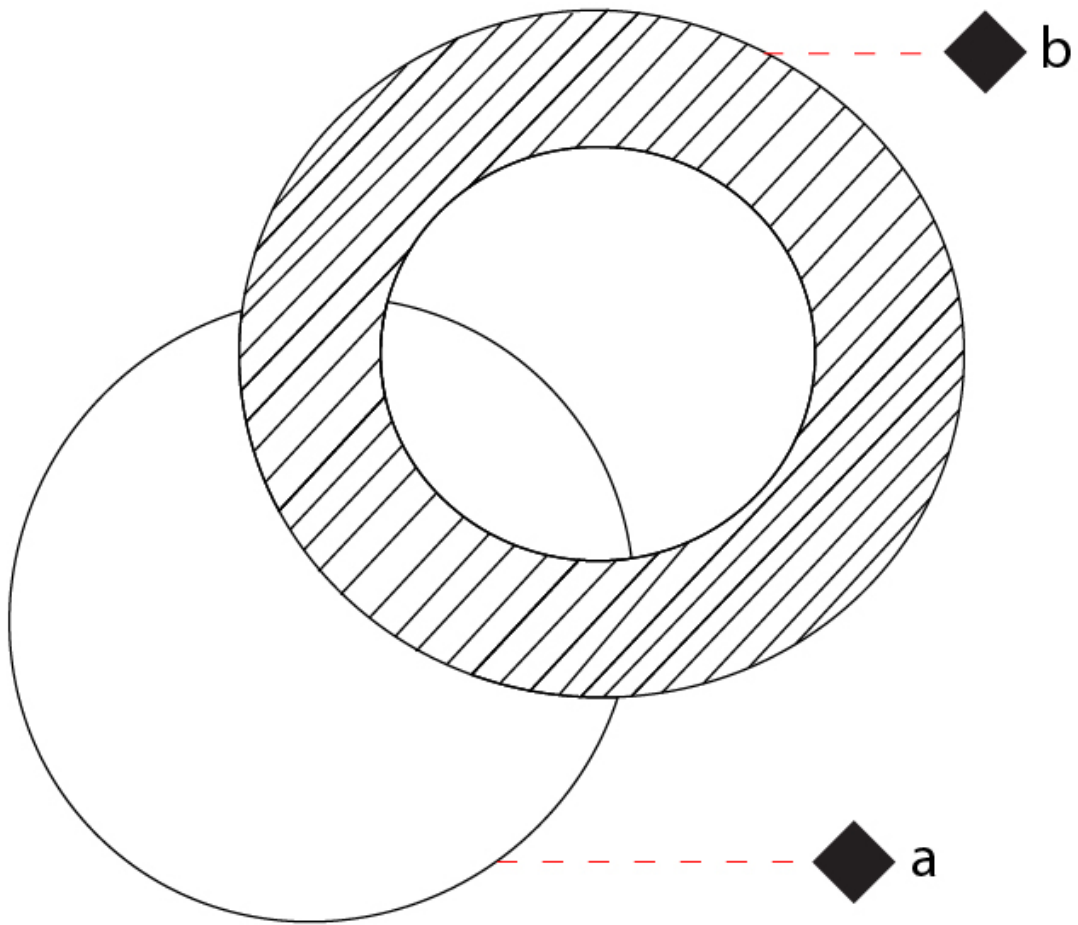

D42065-

PROJECT	_____
TYPE	_____
SPECIFIER	_____
QUANTITY	_____
DATE	_____

D