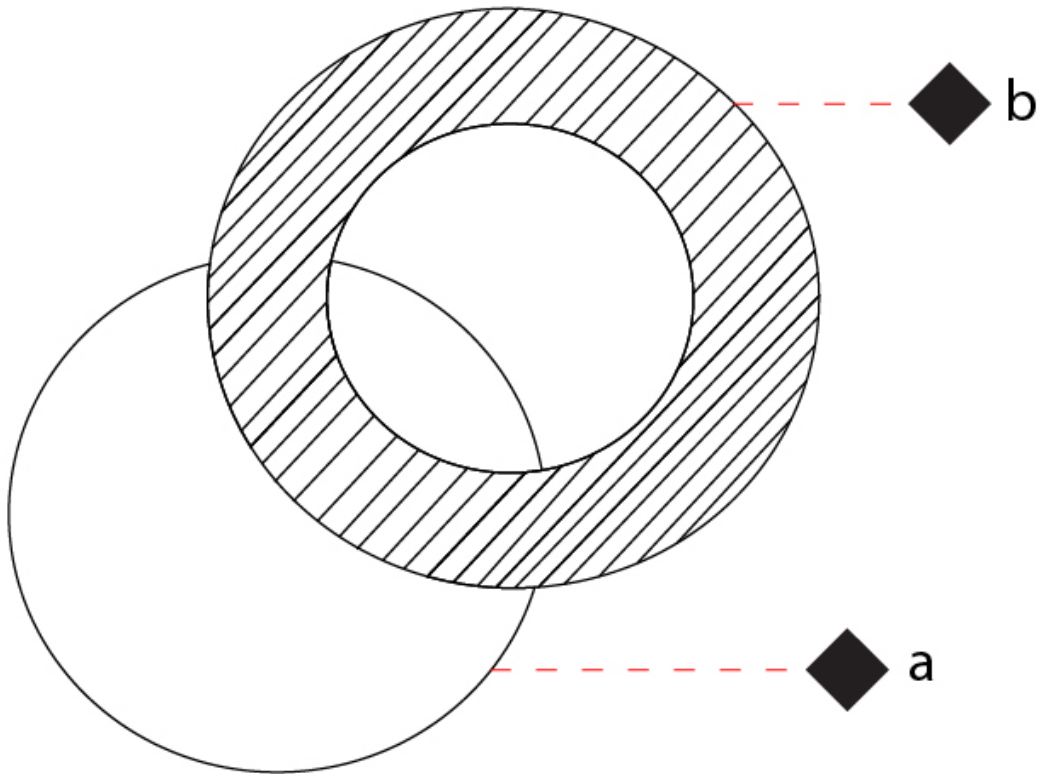

D42064-

PROJECT

TYPE

SPECIFIER

QUANTITY

DATE

D