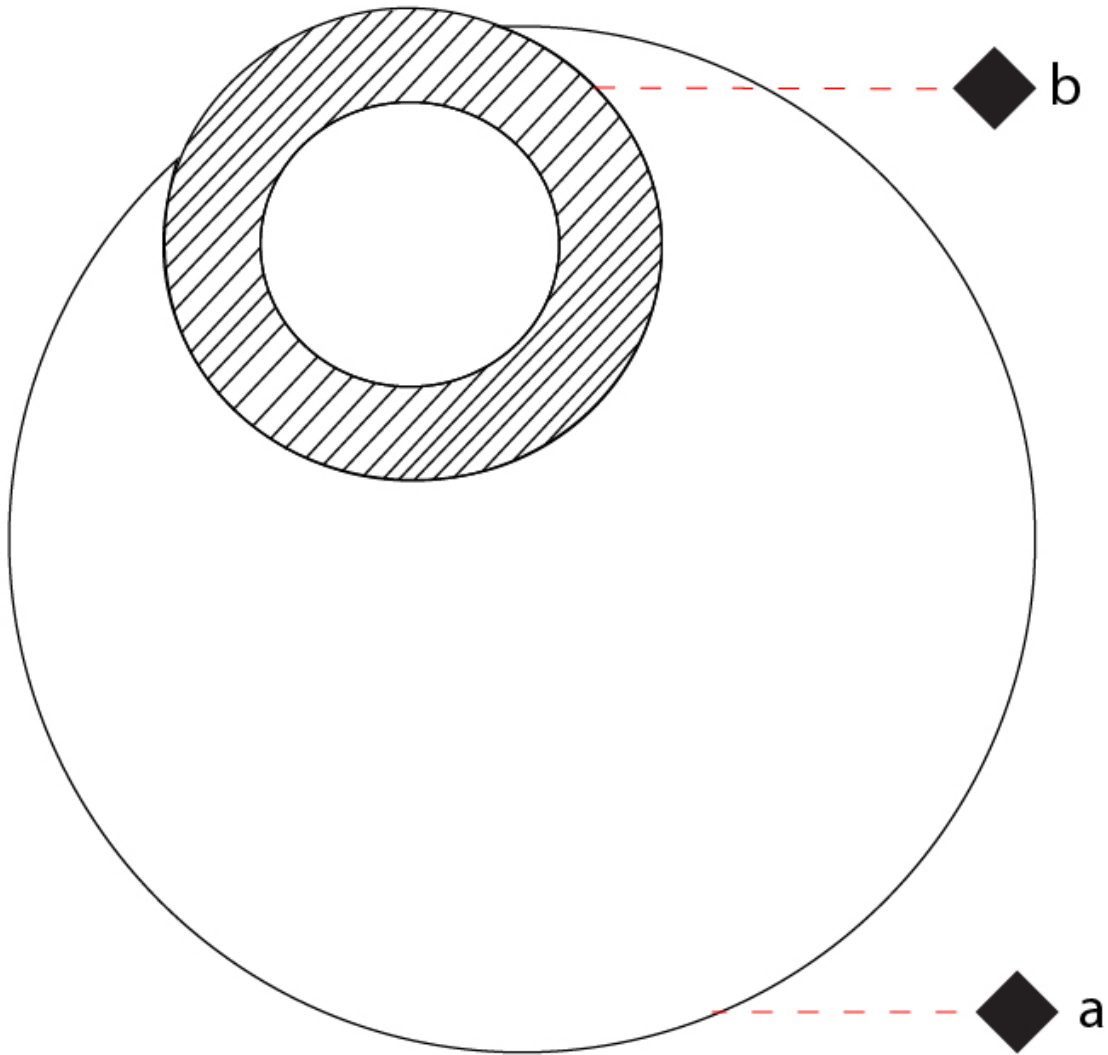

D42067-

PROJECT	_____
TYPE	_____
SPECIFIER	_____
QUANTITY	_____
DATE	_____

D